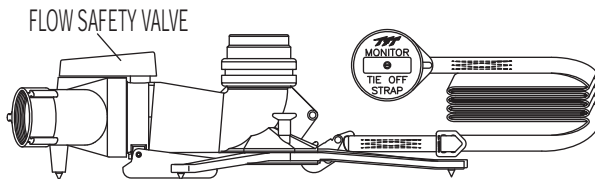

CHOICE OF STREAM STRAIGHTENER

Choose One Option

- | | |
|--|--|
| <input type="checkbox"/> XF-SS5
5" 2.5" NH | |
| <input type="checkbox"/> XF-SS10
10" 2.5" NH | |

SAFE-TAK 1250 BASE w/CHOICE OF INLETS

Choose One Option

XFH-*
SAFE-TAK 1250
Portable Base

- | | |
|--|--|
| <input type="checkbox"/> XFH-1NP
Single 4"NH
(100mm) | <input type="checkbox"/> XFH-1ST
Single 5"Storz
(125mm) |
| <input type="checkbox"/> XFH-1NL
Single 3"NH
(75mm) | <input type="checkbox"/> XFH-1SR
Single 6"Storz
(150mm) |
| <input type="checkbox"/> XFH-1NN
Single 3.5"NH
(90mm) | <input type="checkbox"/> XFH-2NJ
Dual 2.5"NH
(65mm) |
| <input type="checkbox"/> XFH-1NR
Single 4.5"NH
(115mm) | |
| <input type="checkbox"/> XFH-1SP
Single 4"Storz
(100mm) | |