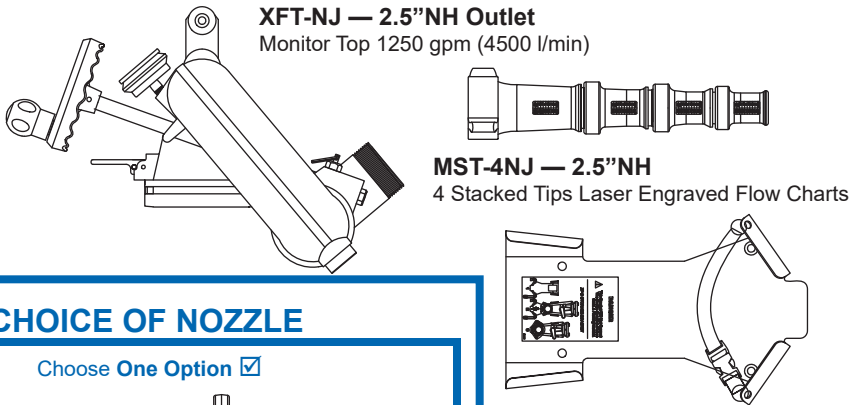

Pumper Combination Packages Crossfire & Extend-A-Gun

XFC-62

\$6995.00

XFC-62 PACKAGE CONTAINS:

- CROSSFIRE Monitor Top
- Quad Stacked Tips
- Crossfire Storage Bracket
- SAFE-TAK 1250 Base w/Choice of Inlet
- Your Choice of Halo Master Nozzle
- Your Choice of Stream Straightener
- Your Choice of Manual Extend-A-Gun
- Choice of Mounting Bracket Set

CROSSFIRE TOP, QUAD TIPS & BRACKET INCLUDED

CHOICE OF NOZZLE

Choose One Option

- | | |
|--|--|
| <input type="checkbox"/> M-R1000-NJ — 2.5"NH
Automatic Pressure Nozzle
150-1000 gpm flow range
(600-4000 l/min) | <input type="checkbox"/> M-RF1000-NJ — 2.5"NH
Fixed Flow Nozzle
1000 gpm (4000 l/min) max
Must Specify Flow & Pressure |
| <input type="checkbox"/> M-RS1000-NJ — 2.5"NH
Selectable Flow Nozzle
250, 350, 500, 750 or 1000 gpm
Flow is User Adjusted
gpm is based on 100 psi | <input type="checkbox"/> M-R1250SNJ — 2.5"NH
Automatic Pressure Nozzle
150-1250 gpm flow range
(600-4500 l/min) |

CHOICE OF EXTEND-A-GUN

Choose One Option

- | | |
|--|--|
| <input type="checkbox"/> XG12PL-XL
3" Tapered Pipe Male
12" Extended Position | |
| <input type="checkbox"/> XG12VL-XL
3" Victaulic (75mm)
12" Extended Position | |
| <input type="checkbox"/> XG18PL-XL
3" Tapered Pipe Male
18" Extended Position | |
| <input type="checkbox"/> XG18VL-XL
3" Victaulic (75mm)
18" Extended Position | |